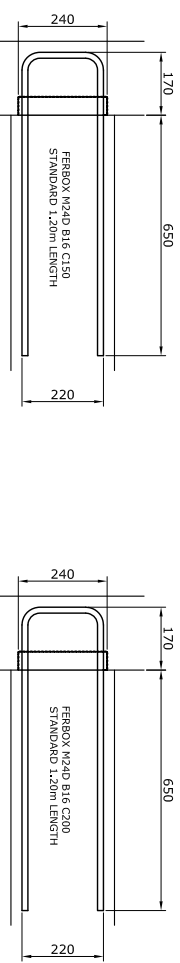

12mm BAR STANDARD RANGE

FERBOX SHAPE '21'

16mm BAR STANDARD RANGE

FERBOX SHAPE '21'

FERBOX SHAPE '13S'

FERBOX SHAPE '13S'

THIS DRAWING IS COPYRIGHT OF INVISIBLE CONNECTIONS LTD AND MUST NOT BE REPRODUCED WITHOUT WRITTEN PERMISSION

NOTES

Rev.	Date	Description
A	23/3/17	Redrawn with blocks

CLIENT

Invisible Connections Ltd
Unit 6 Thame Forty,
Jane Morbey Road,
Thame, Oxfordshire, OX9 3RR
Tel: +44(0)1844 266000
Email: sales@invisibleconnections.co.uk
www.invisibleconnections.co.uk