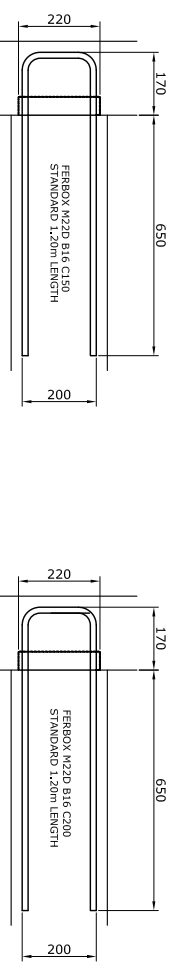

12mm BAR STANDARD RANGE

FERBOX SHAPE '21'

16mm BAR STANDARD RANGE

FERBOX SHAPE '21'

FERBOX SHAPE '13S'

FERBOX SHAPE '13S'

THIS DRAWING IS COPYRIGHT OF INVISIBLE CONNECTIONS LTD AND MUST NOT BE REPRODUCED WITHOUT WRITTEN PERMISSION

NOTES

Rev.	Date	Description
A	23/3/17	Redrawn with blocks

CLIENT

Invisible Connections Ltd
Unit 6 Thame Forty,
Jane Morbey Road,
Thame, Oxfordshire, OX9 3RR
Tel: +44(0)1844 266000
Email: sales@invisibleconnections.co.uk
www.invisibleconnections.co.uk