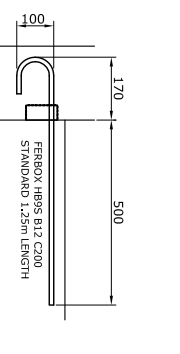

12mm BAR STANDARD RANGE

FERBOX SHAPE '21'

16mm BAR STANDARD RANGE

FERBOX SHAPE '21'

FERBOX SHAPE '13S'

FERBOX SHAPE '13S'

THIS DRAWING IS COPYRIGHT OF INVISIBLE CONNECTIONS LTD AND MUST NOT BE REPRODUCED WITHOUT WRITTEN PERMISSION