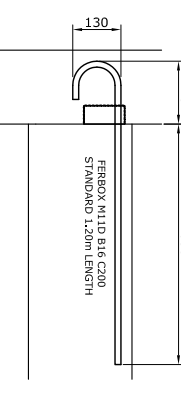

12mm BAR STANDARD RANGE

FERBOX SHAPE '21'

16mm BAR STANDARD RANGE

FERBOX SHAPE '21'

FERBOX SHAPE '13S'

FERBOX SHAPE '13S'

THIS DRAWING IS COPYRIGHT OF INVISIBLE CONNECTIONS LTD AND MUST NOT BE REPRODUCED WITHOUT WRITTEN PERMISSION