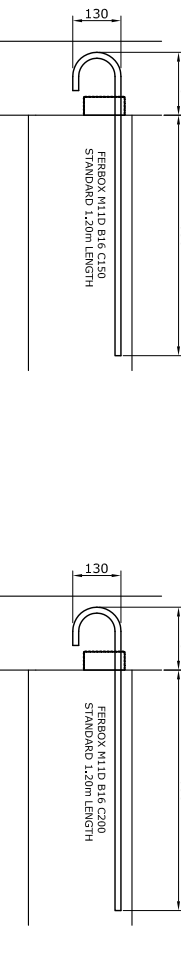

12mm BAR STANDARD RANGE

FERBOX SHAPE '21'

16mm BAR STANDARD RANGE

FERBOX SHAPE '21'

FERBOX SHAPE '13S'

FERBOX SHAPE '13S'

THIS DRAWING IS COPYRIGHT OF INVISIBLE CONNECTIONS LTD AND MUST NOT BE REPRODUCED WITHOUT WRITTEN PERMISSION

NOTES

Rev.	Date	Description
A	23/3/17	Redrawn with blocks

CLIENT

Invisible Connections Ltd
Unit 6 Thame Forty,
Jane Morbey Road,
Thame, Oxfordshire, OX9 3RR
Tel: +44(0)1844 266000
Email: sales@invisibleconnections.co.uk
www.invisibleconnections.co.uk